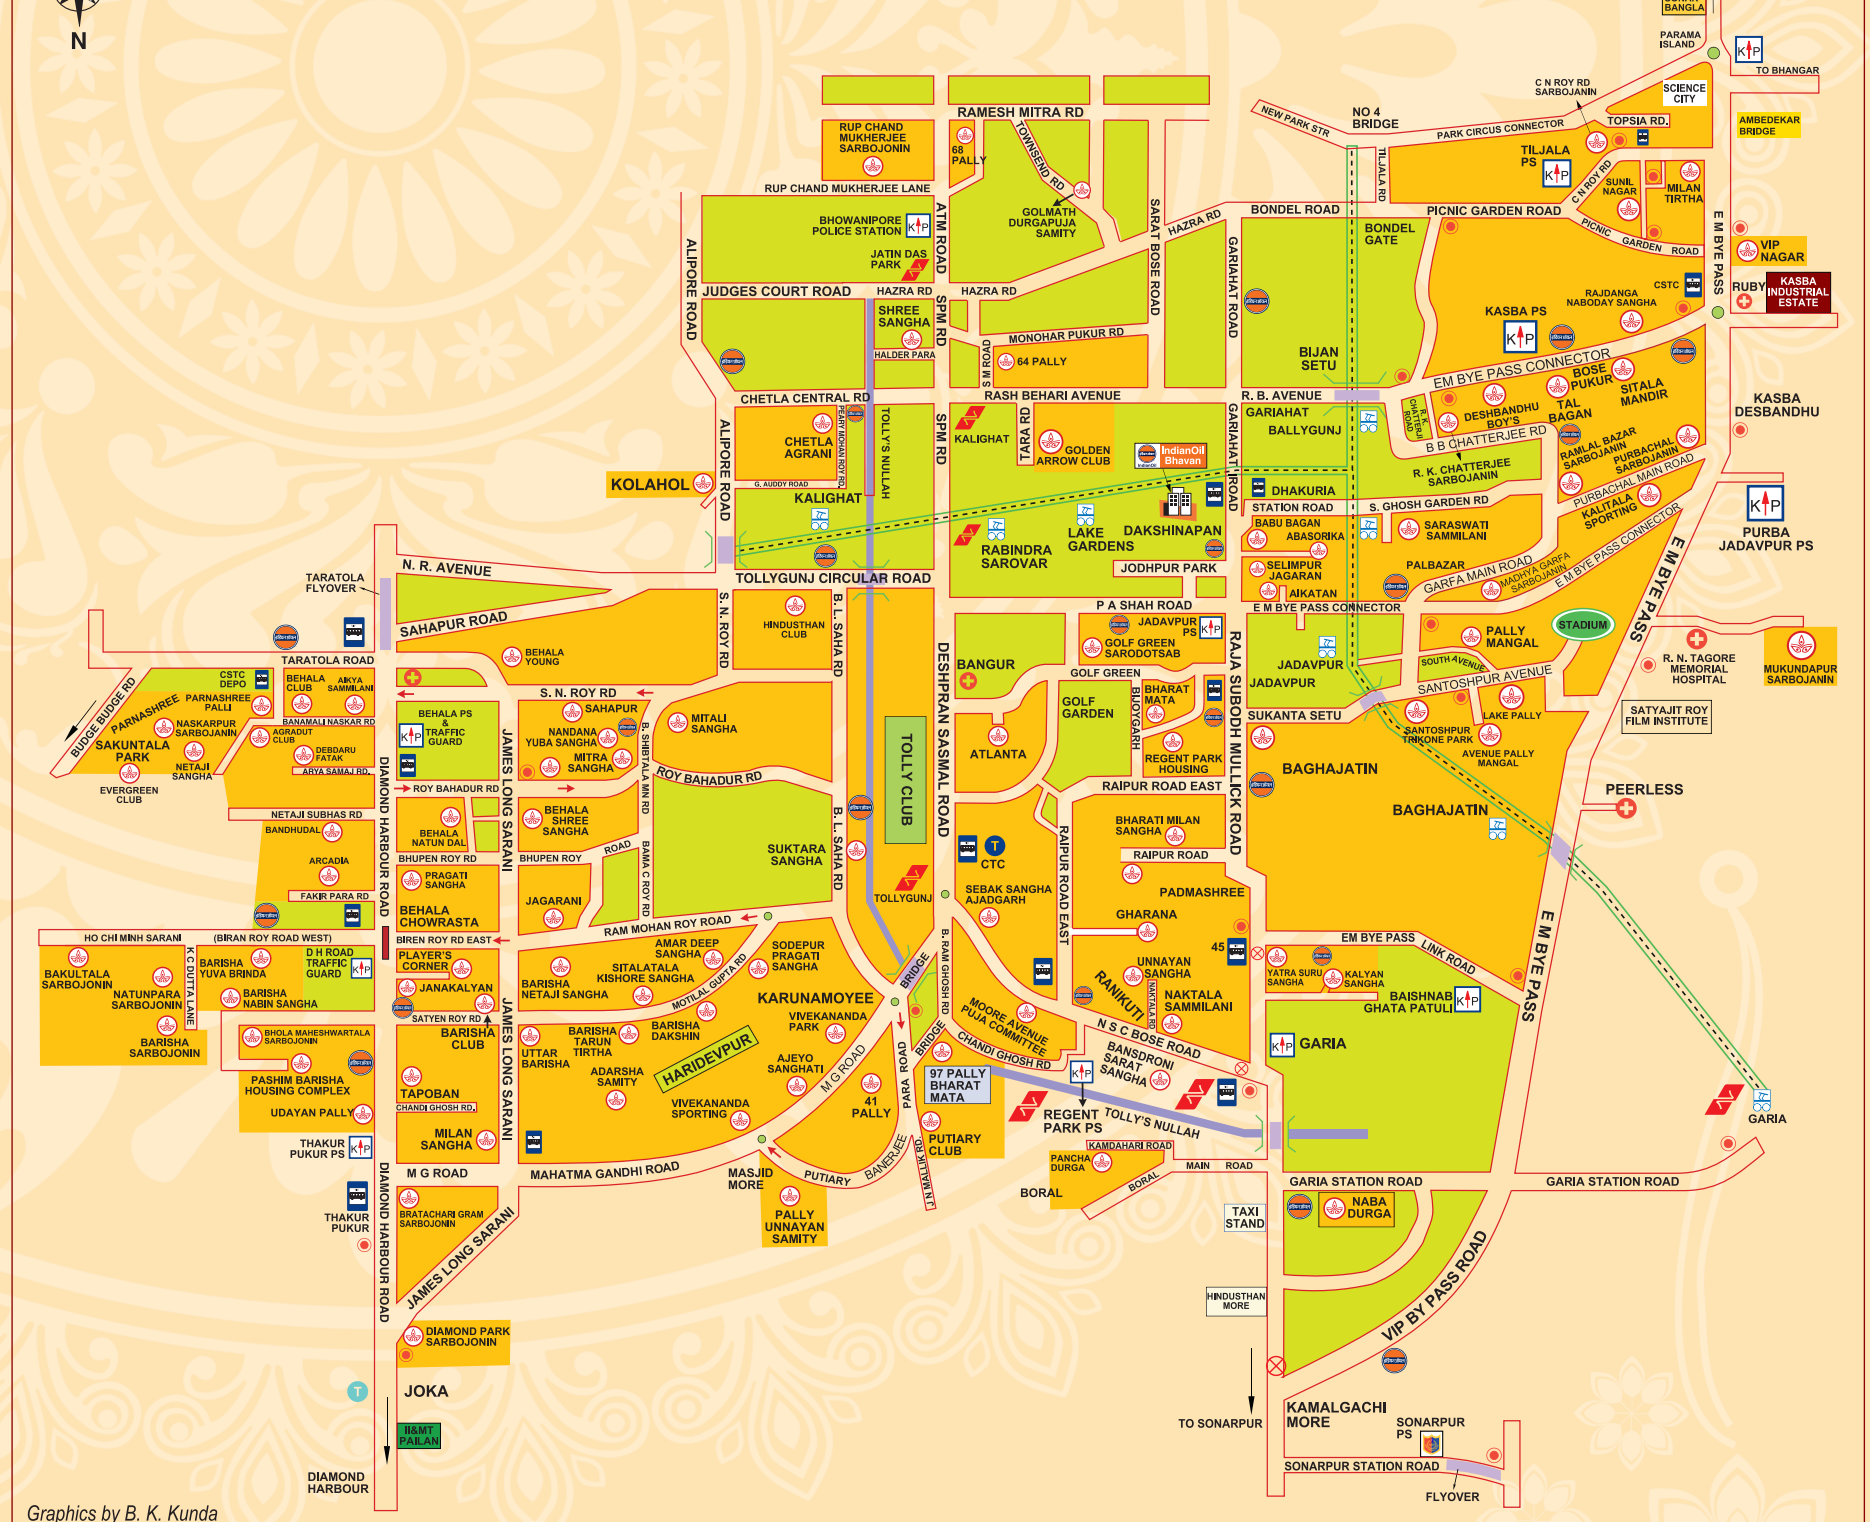

KOLKATA POLICE

IndianOil
A Maharatna
Company

Kolkata Police – IndianOil Puja Guide 2011

I. NORTH & CENTRAL KOLKATA

II. SOUTH KOLKATA

III. PORT AREA

IV. SOUTH SUBURBAN & SOUTH WEST

KEY TO SYMBOLS USED IN MAPS
Map No. I, II, III & IV are for Traffic Circulation

	Puja Location
	IndianOil Petrol Pump
	Police Assistance Booth
	Road Closed to vehicular traffic
	E.M.U. RLY
	Parking
	Metro Rail Station
	Subway
	Hospital/Ambulance
	No Parking except for specified stretches
	Trauma Care Ambulance
	One-way Traffic in direction of arrow
	Two-way Traffic
	Foot Overbridge
	Bus Stand
	Places of Interest
	Fire Brigade

Places of Interest

KEY PLACE	MAP	KEY PLACE	MAP
Kolkata Police Museum	I	Nehru Children's Museum	II
Jain Temple	I	Nandan	II
Jorasanko Thakur Badi	I	St. Paul's Cathedral	II
Marble Palace	I	Birla Planetarium	II
Dhakuria Lake	II	Victoria Memorial	II
Kalighat Temple	II	Indian Museum	II
Birla Mandir	II	Science City	II
Birla Museum	II	Elliot Park	II
		Citizen Park	II

Due to space constraint in the map some puja locations are shown near to the road
Traffic arrangements indicated in this folder may be changed according to prevailing traffic conditions or requirements.
www.kolkatapolic.gov.in Map not to scale