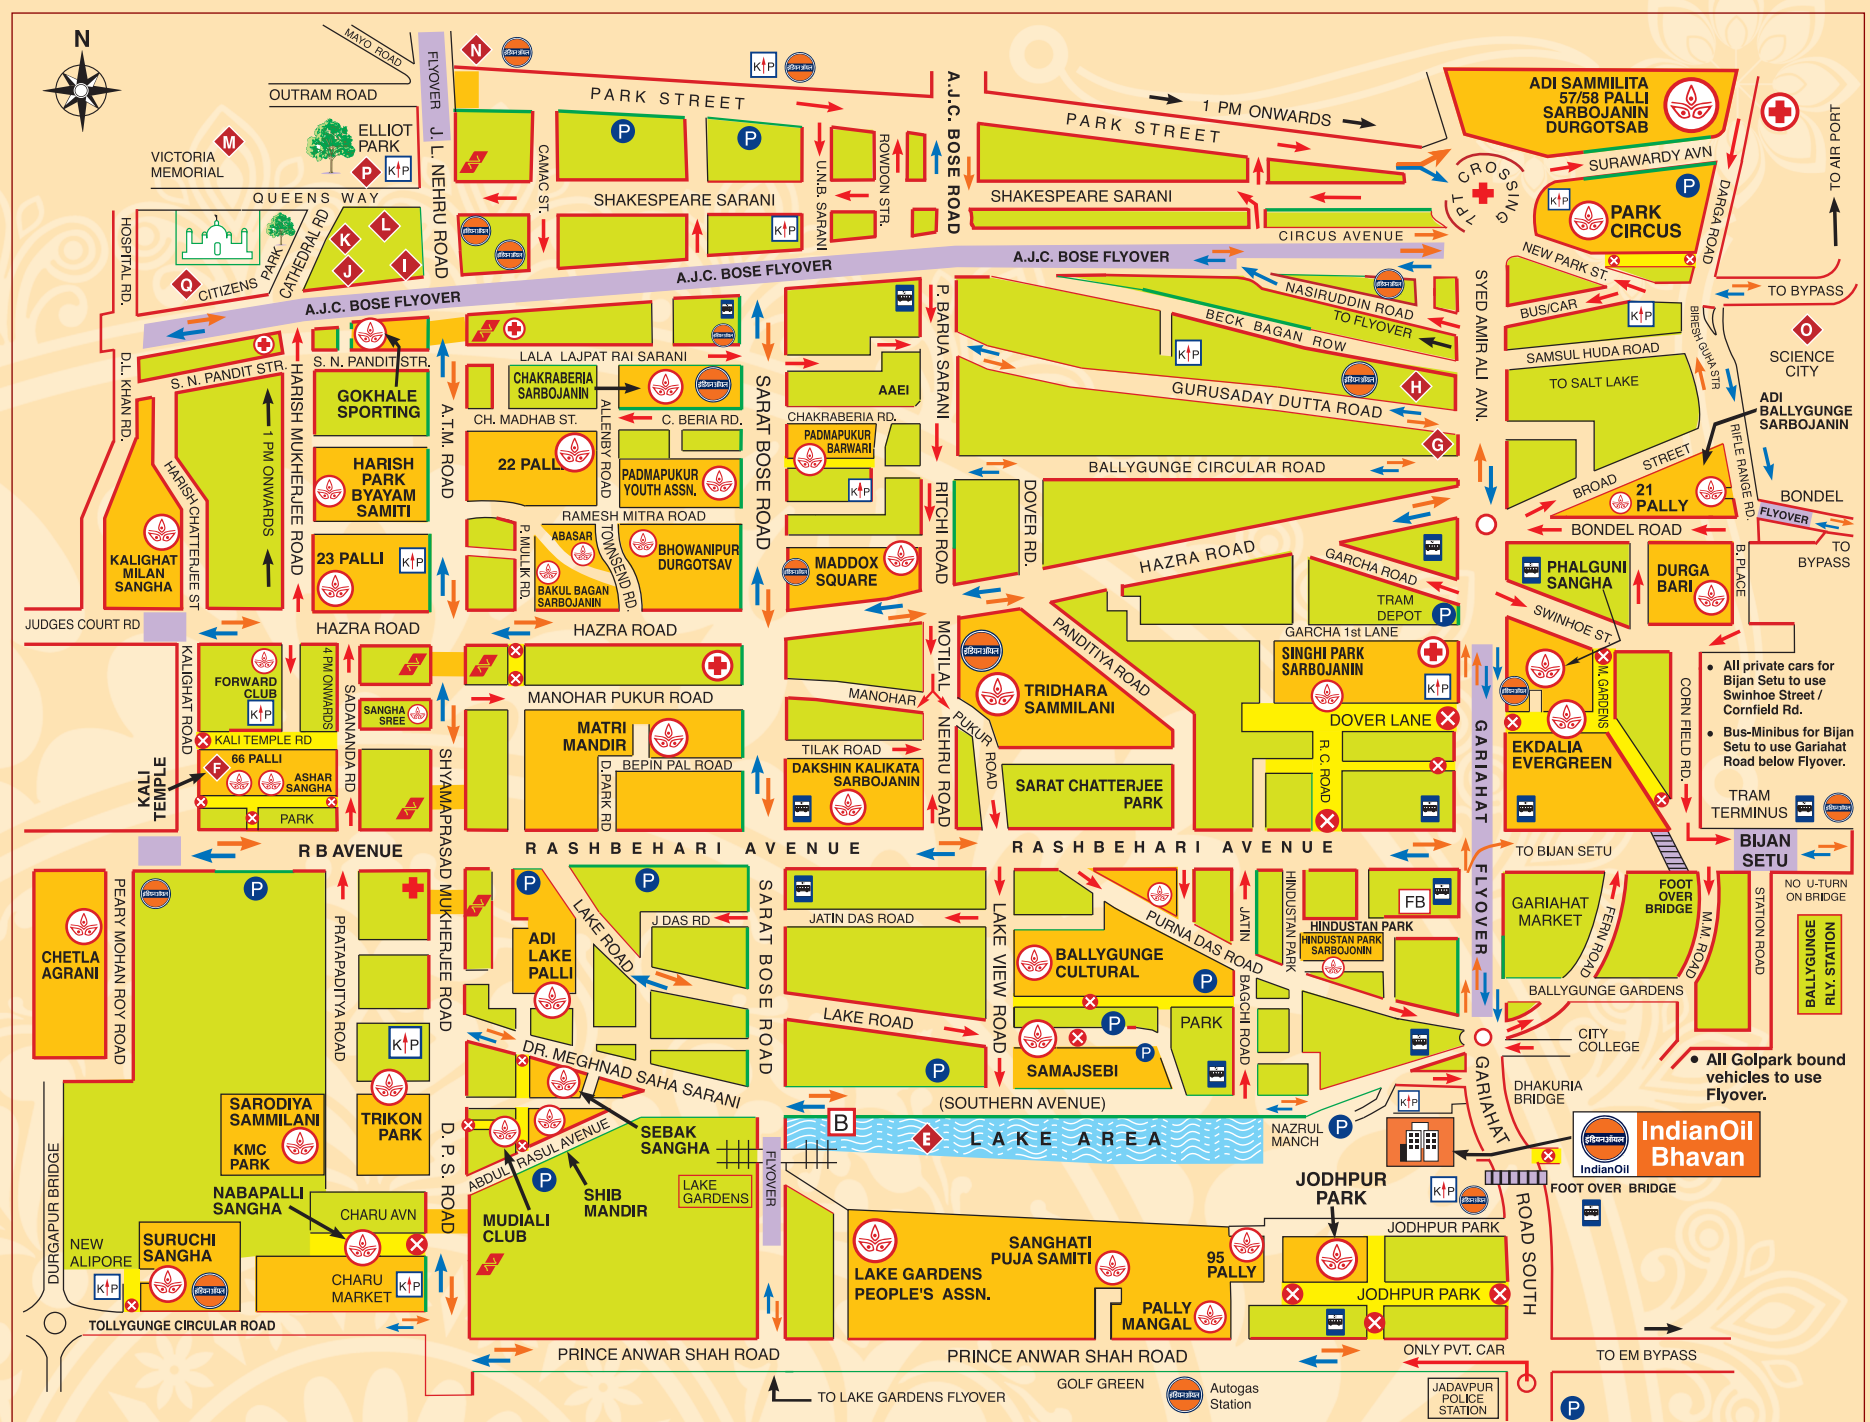

KOLKATA POLICE

IndianOil
A Maharatna
Company

Kolkata Police – IndianOil Puja Guide 2011

I. NORTH & CENTRAL KOLKATA

II. SOUTH KOLKATA

III. PORT AREA

IV. SOUTH SUBURBAN & SOUTH WEST

KEY TO SYMBOLS USED IN MAPS
Map No. I, II, III & IV are for Traffic Circulation

	Puja Location
	IndianOil Petrol Pump
	Police Assistance Booth
	Road Closed to vehicular traffic
	E.M.U. RLY
	Parking
	Metro Rail Station
	Subway
	Hospital/Ambulance
	No Parking except for specified stretches
	Trauma Care Ambulance
	One-way Traffic in direction of arrow
	Two-way Traffic
	Foot Overbridge
	Bus Stand
	Places of Interest
	Fire Brigade

Places of Interest

KEY PLACE	MAP	KEY PLACE	MAP
Kolkata Police Museum	I	Nehru Children's Museum	II
Jain Temple	I	Nandan	II
Jorasanko Thakur Badi	I	St. Paul's Cathedral	II
Marble Palace	I	Birla Planetarium	II
Dhakuria Lake	II	Victoria Memorial	II
Kalighat Temple	II	Indian Museum	II
Birla Mandir	II	Science City	II
Birla Museum	II	Elliot Park	II
		Citizen Park	II

Due to space constraint in the map some puja locations are shown near to the road
Traffic arrangements indicated in this folder may be changed according to prevailing traffic conditions or requirements.
www.kolkatapolic.gov.in Map not to scale